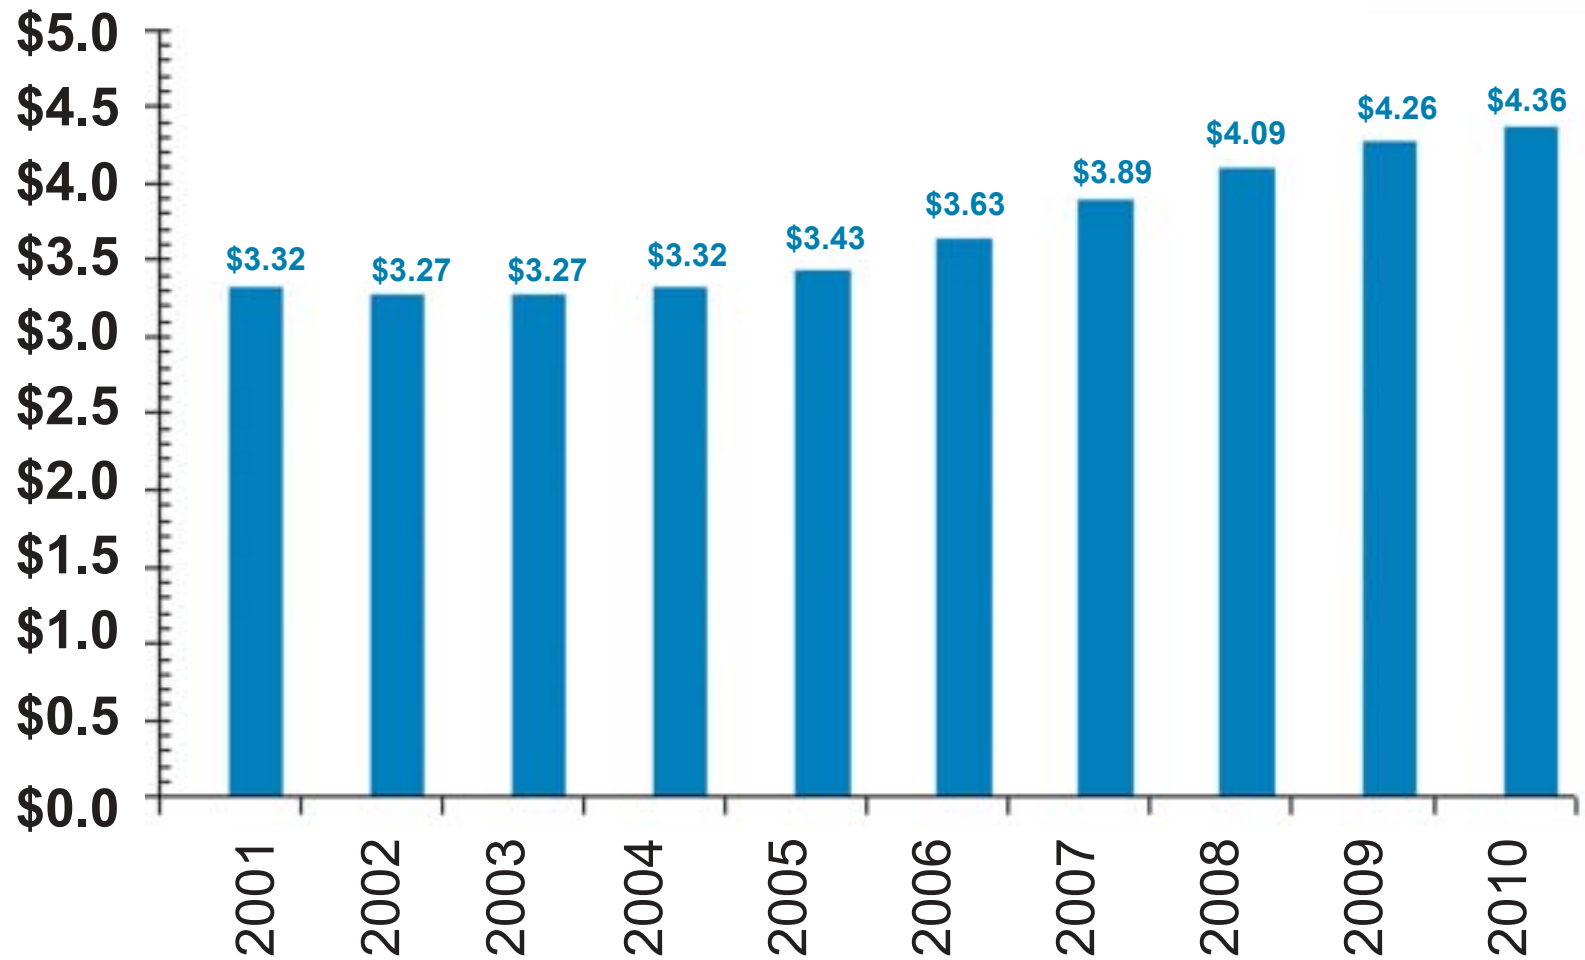

# TEEN BIRTHS IN CALIFORNIA (SUPPLEMENTAL CHART 2)

Annual Societal Costs (in billions)

## Projected Societal Costs in California 2001 to 2010

(Number of teen births are California Department of Finance projections; dollars are year 2000 dollars, in billions)