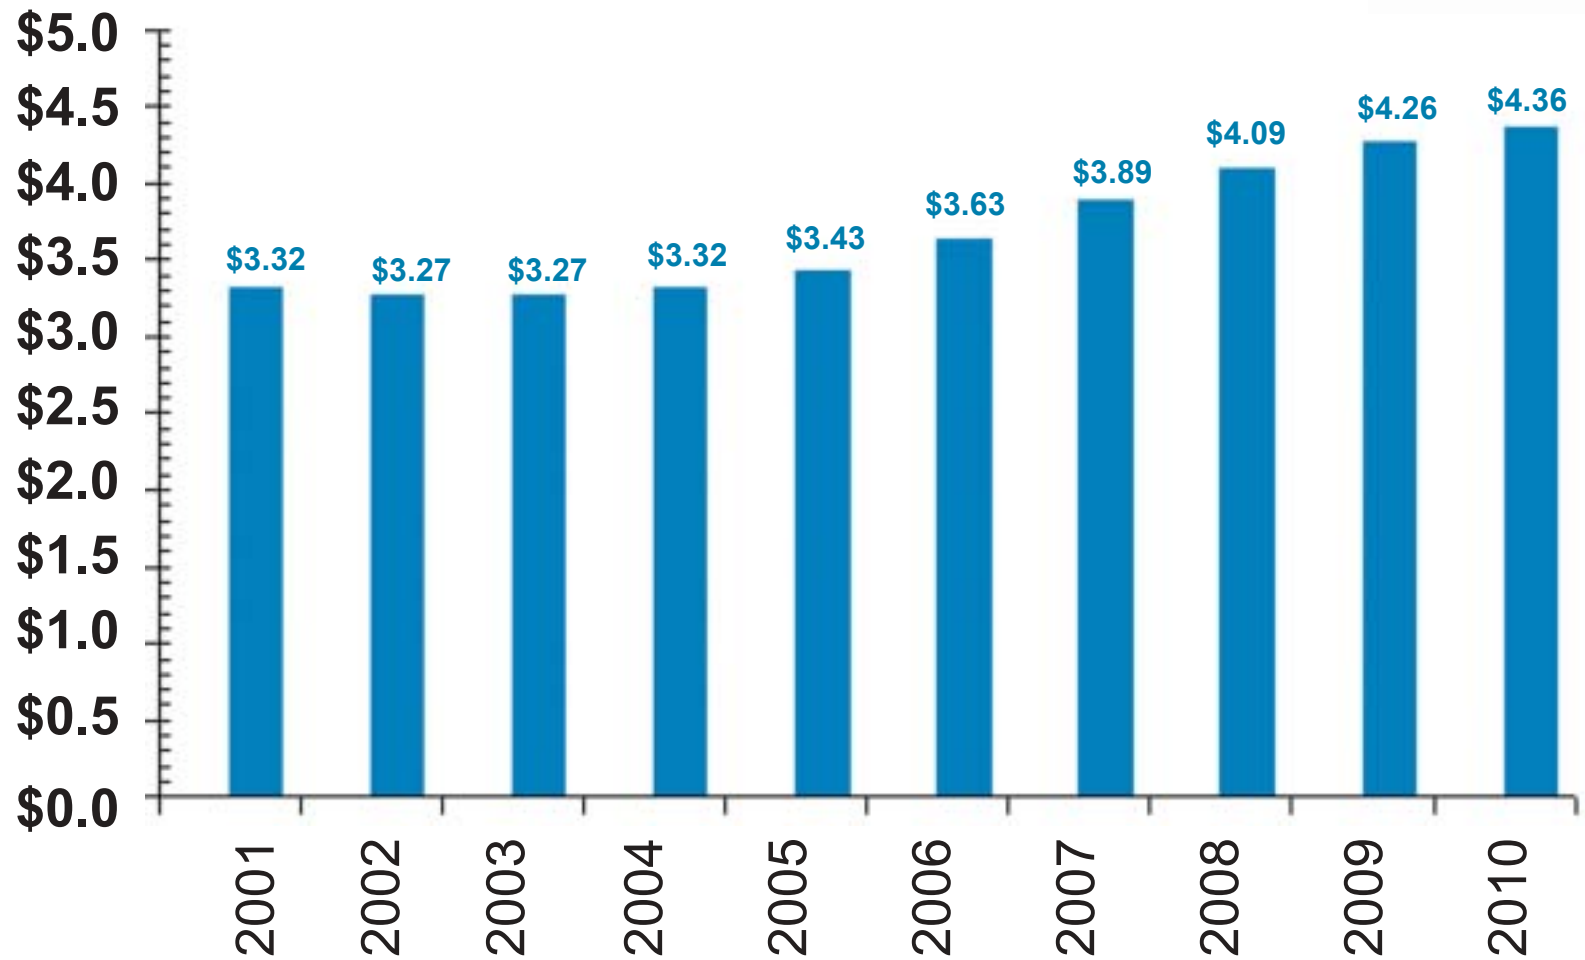

TEEN BIRTHS IN CALIFORNIA (SUPPLEMENTAL CHART 2)

Annual Societal Costs (in billions)

Projected Societal Costs in California 2001 to 2010

(Number of teen births are California Department of Finance projections; dollars are year 2000 dollars, in billions)